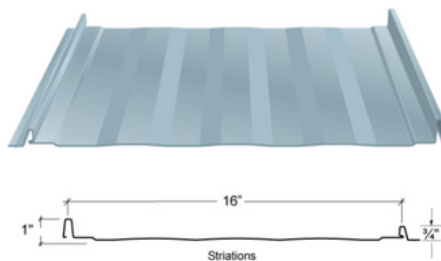

Dark Red

Crimson Red

Berry

Copper Penny

Galvalume

Pro Loc Standing Seam

- Custom manufactured
- ClassicStriated Standing Seam Lock System Panel / 16" width of coverage
- Available in 24 gauge material in galvalume and and array of colors and .032 aluminum
- For use on residential roofs over plywood
- Hidden fastener system

Super Pro 5 Rib

- 5 rib panel / 36" width of coverage / 5 ribs 9" on center and 3/4" high
- Available in 26 & 29 gauge in galvalume and an array of colors
- For use on residential, agricultural and commercial roofs
- Exposed fastener system