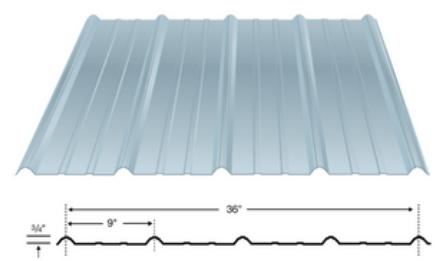

Dark Red

Crimson Red

Berry

Copper Penny

Galvalume

Pro Loc Standing Seam

- Custom manufactured
- ClassicStriated Standing Seam Lock System Panel / 16" width of coverage
- Available in 24 gauge material in galvalume and and array of colors and .032 aluminum
- For use on residential roofs over plywood
- Hidden fastener system

Super Pro 5 Rib

- 5 rib panel / 36" width of coverage / 5 ribs 9" on center and 3/4" high
- Available in 26 & 29 gauge in galvalume and an array of colors
- For use on residential, agricultural and commercial roofs
- Exposed fastener system