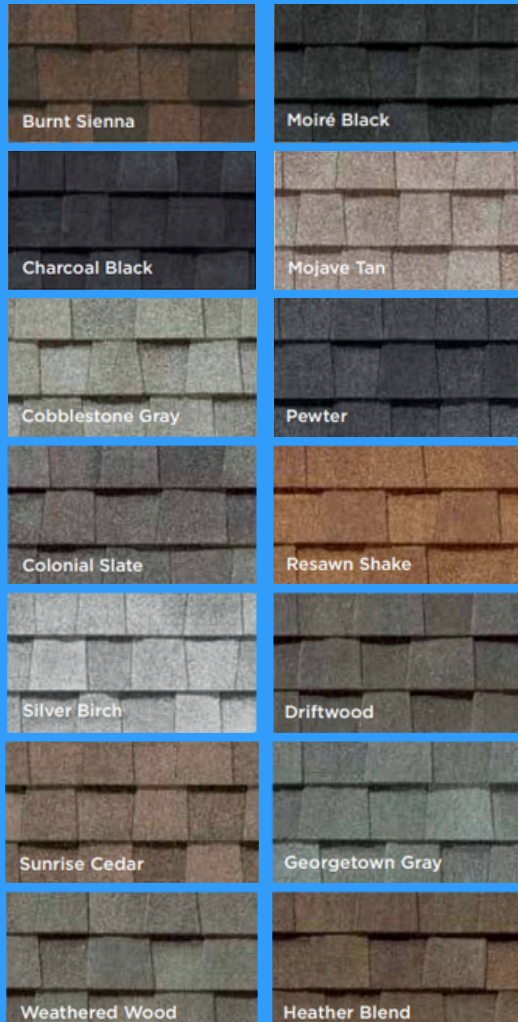

EXPERTS IN EXCELLENCE

REACH OUT AND LET'S BUILD SOMETHING GREAT

(386) 747-3725

QUALITY ROOFS FOR A SECURE TOMORROW

WWW.PROSOURCEROOFS.COM

SHINGLE COLOR SELECTIONS

Economy Shingles

OUR MATERIALS

Standing Seam Metal:

Our top choice for roofing material, a premium option renowned for its durability, longevity, and sleek appearance. Available in 24-gauge & .032 aluminum.

Super Pro 5 Rib Panel:

For a more traditional metal roofing solution, we recommend the Super Pro 5 Rib Panel. This option is available in 26 and 29-gauge in a variety of colors.

Standard Shingles:

Our Standard Shingles provide a classic look with a wide range of colors to match your architectural style. These shingles are a popular choice for their affordability and reliable performance, ensuring your home remains protected and stylish.

METAL COLOR SELECTIONS