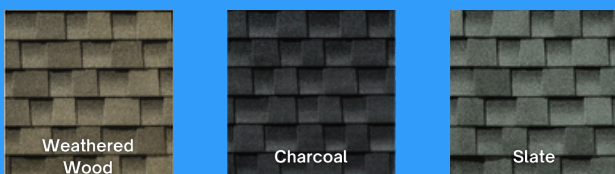

EXPERTS IN EXCELLENCE

REACH OUT AND LET'S BUILD SOMETHING GREAT

(386) 747-3725

QUALITY ROOFS FOR A SECURE TOMORROW

WWW.PROSOURCEROOFS.COM

SHINGLE COLOR SELECTIONS

Economy Shingles

OUR MATERIALS

Standing Seam Metal:

Our top choice for roofing material, a premium option renowned for its durability, longevity, and sleek appearance. Available in 24-gauge & .032 aluminum.

Super Pro 5 Rib Panel:

For a more traditional metal roofing solution, we recommend the Super Pro 5 Rib Panel. This option is available in 26 and 29-gauge in a variety of colors.

Standard Shingles:

Our Standard Shingles provide a classic look with a wide range of colors to match your architectural style. These shingles are a popular choice for their affordability and reliable performance, ensuring your home remains protected and stylish.